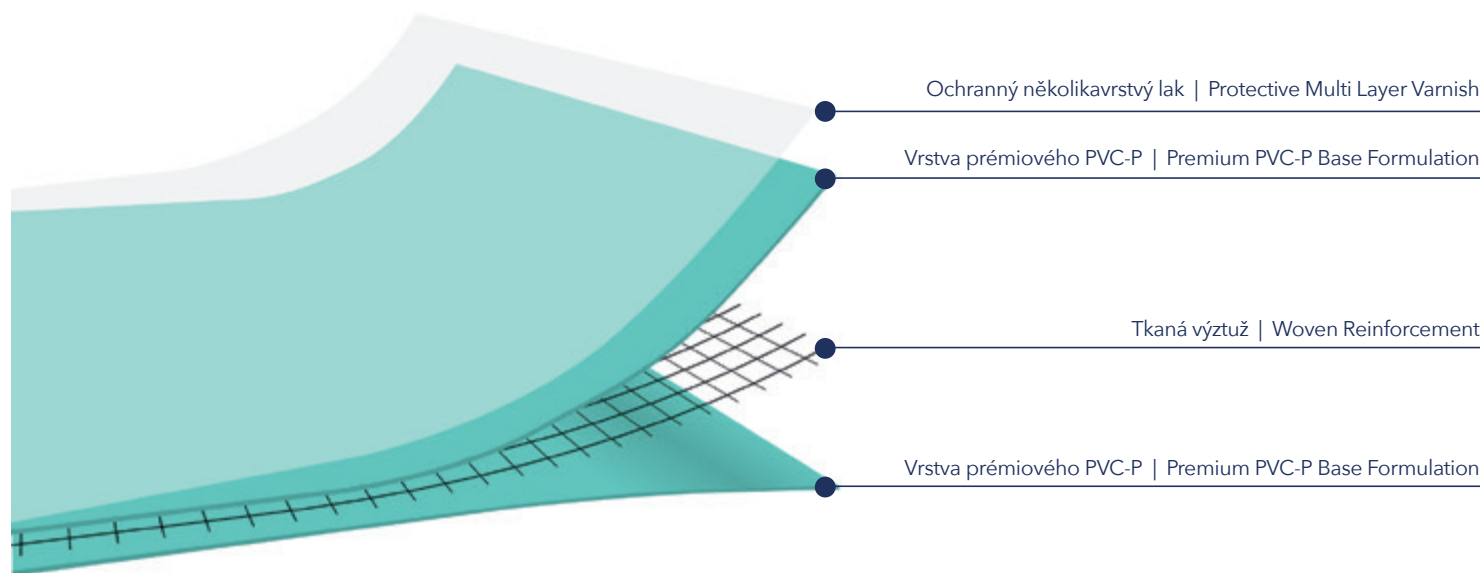

MASTER

AVfol fólie pro vyvažování bazénů

Fólie je vyrobena ze dvou vrstev prémiového PVC-P vyztuženého tkanou polyesterovou síťovinou. Povrch fólie je navíc opatřen vysoce kvalitním ochranným lakem, který chrání fólii před poškozením, stárnutím, zvyšuje UV stabilitu a zamezuje růstu a usazování bakterií. Tato struktura zajišťuje, že fólie zůstane nepoškozena i v případě vytvoření trhliny v tělese bazénu. Základní barevná provedení AVfol Master jsou použitelná v jakémkoliv typu prostředí.

AVfol reinforced membrane

The membrane is made of two layers of premium PVC-P, reinforced with woven polyester mesh. In addition, the membrane is coated with a high-quality protective varnish that protects the membrane from damage, ageing, increases UV stability, and prevents the growth of bacteria. The structure ensures that the membrane remains undamaged even if the crack in the pool body is created. The basic colours of AVfol Master are usable in any type of environment.

AVFOL

MASTER